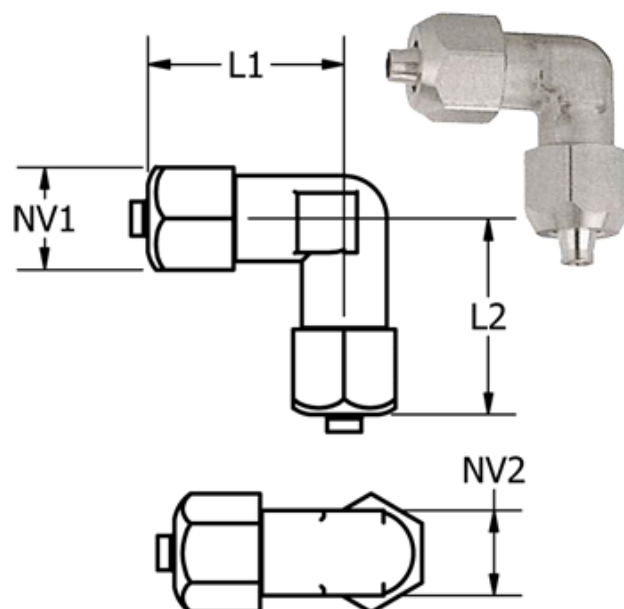

# Data Sheet

Article number: 586138008ESH

Description: Stainless steel Push-on fitting 13.800-8, &Oslash8/6-&Oslash8/6  
Angle gland

## Measures

L1 = 23

L2 = 23

NV1 = 14

NV2 = 10